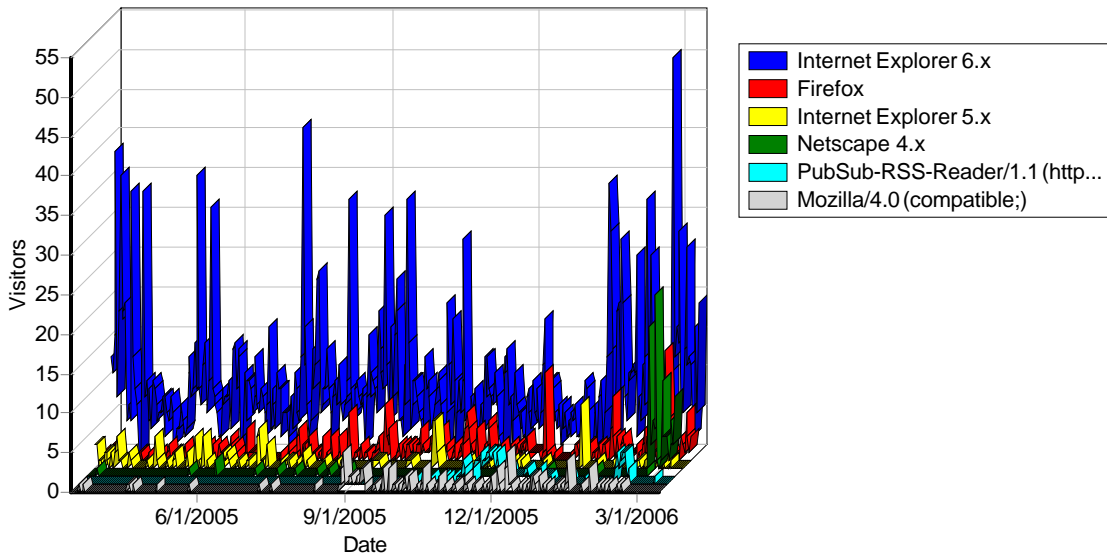

Browsers

Browsers

Daily Used Browsers

Most Used Browsers