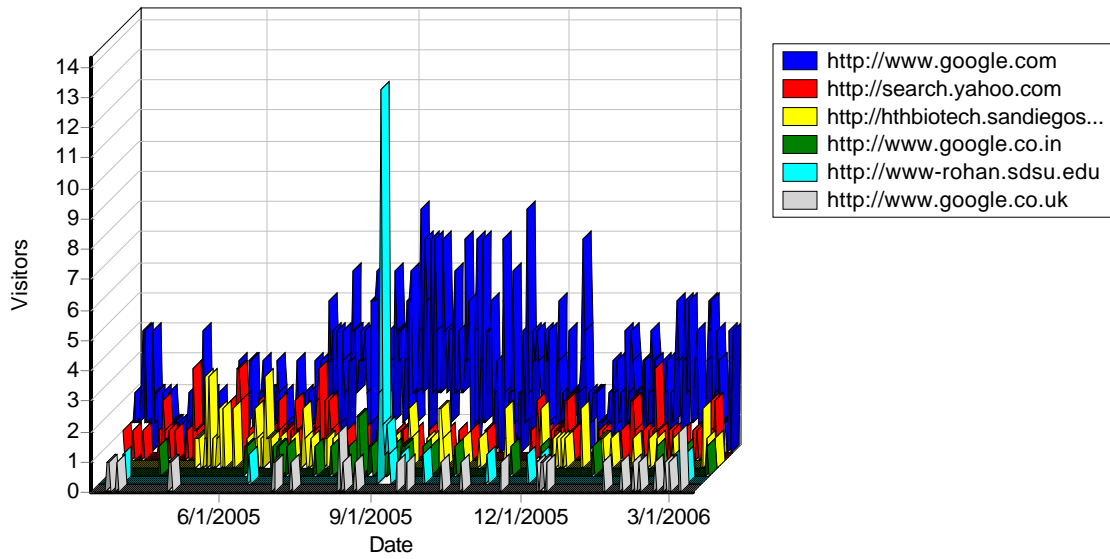

Referrers

Referring Sites

Daily Referring Sites

Top Referring Sites