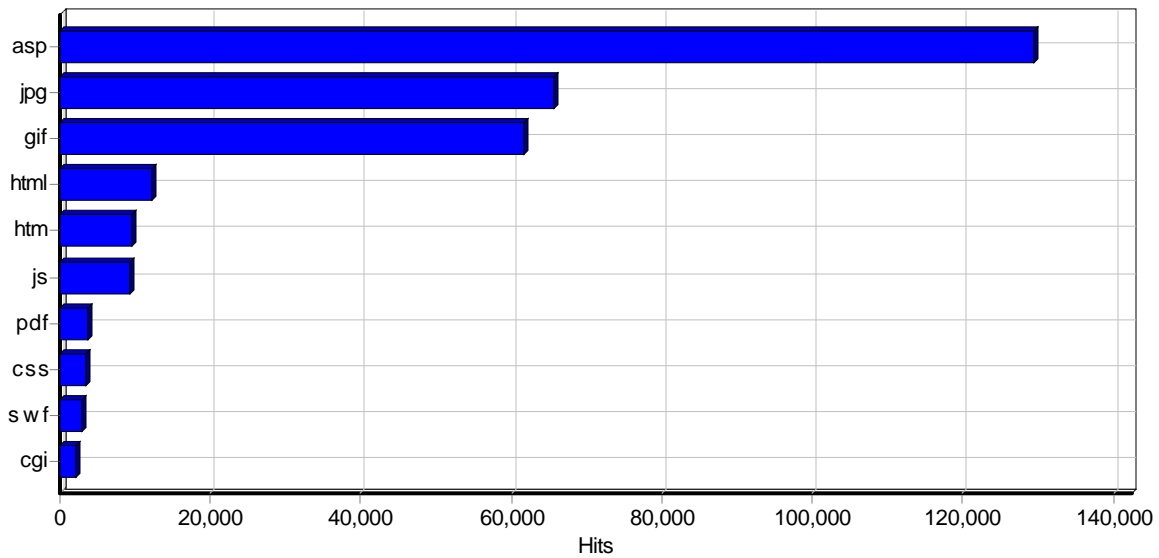

File Types

Daily File Type Access

Most Requested File Types

Most Requested File Types

	File Type	Hits	Incomplete Requests	Bandwidth (KB)
1	asp	129,551	0	710,487
2	jpg	65,765	202	1,095,343
3	gif	61,807	45	265,539
4	html	12,288	50	217,036
5	htm	9,600	4	35,459
6	js	9,408	10	57,816
7	pdf	3,850	854	1,329,130
8	css	3,440	1	7,485
9	swf	3,035	282	917,624
10	cgi	2,144	0	339
11	php	1,330	0	18,103
12	jpeg	873	4	11,929