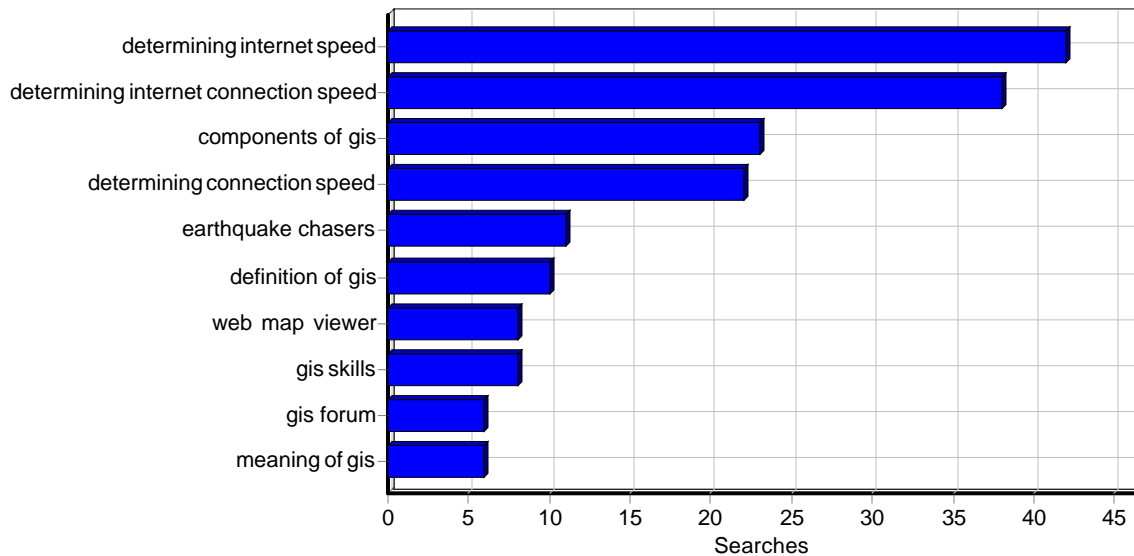

Top Search Phrases

Top Search Phrases

	Phrase	Searches
1	determining internet speed	42
2	determining internet connection speed	38
3	components of gis	23
4	determining connection speed	22
5	earthquake chasers	11
6	definition of gis	10
7	web map viewer	8
8	gis skills	8
9	gis forum	6
10	meaning of gis	6
11	convert address to coordinates	5
12	map viewer	5