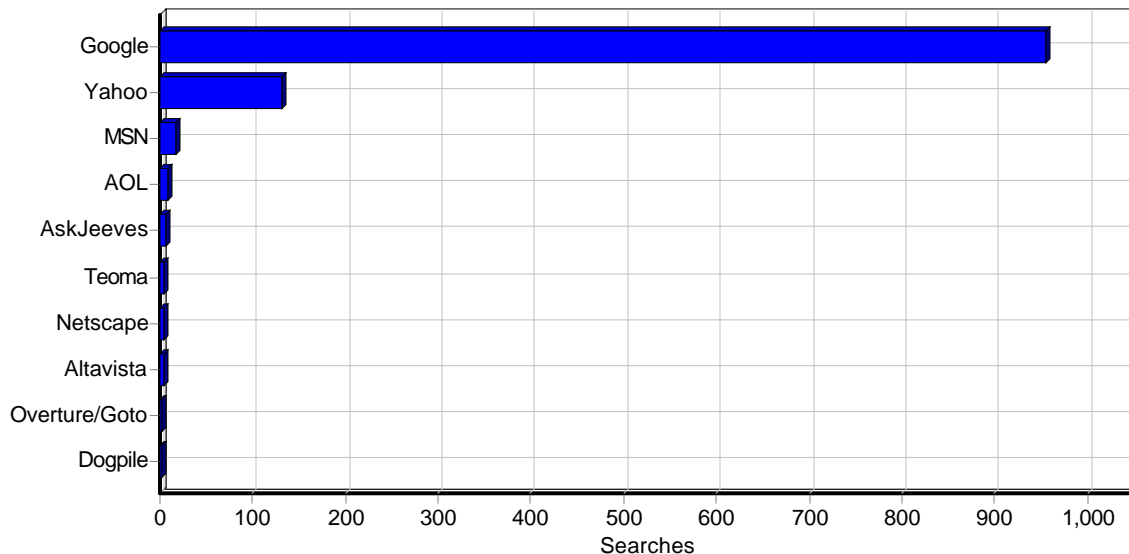

Top Search Engines

Top Search Engines

	Search Engine	Searches
1	Google	955
2	Yahoo	131
3	MSN	17
4	AOL	8
5	AskJeeves	7
6	Teoma	5
7	Netscape	5
8	Altavista	5
9	Overture/Goto	3
10	Dogpile	3
11	AllTheWeb	1
12	Search.com	1