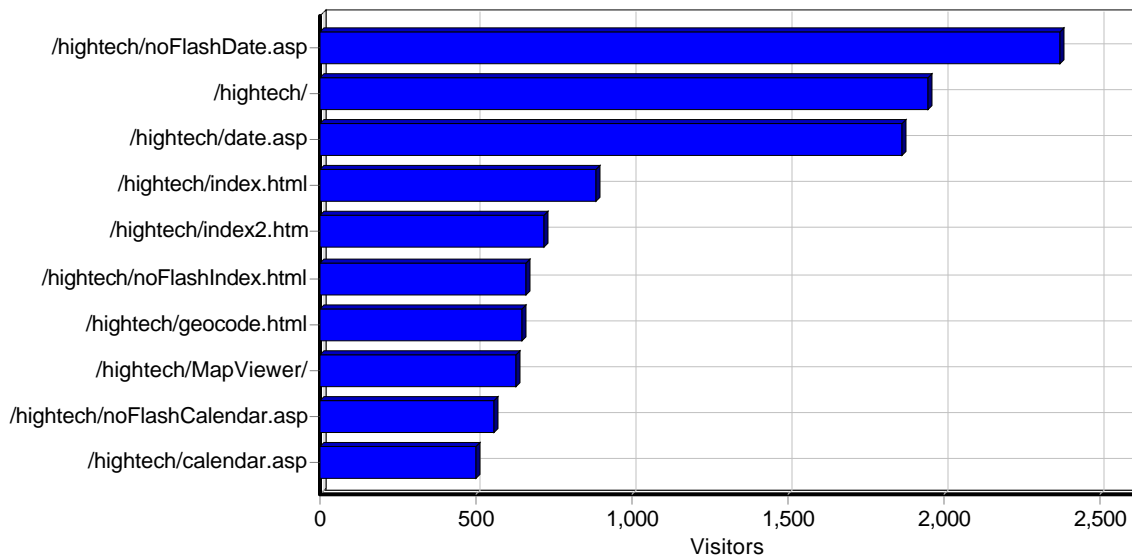

Web Server Statistics for Hightech on DEGAS (15MAR05~15MAR06)

Time range: 3/15/2005 00:00:26 - 3/15/2006 22:33:20

Generated on Sat Mar 18, 2006 - 15:31:39

General Statistics

Summary

Summary

Hits	
Total Hits	311,352
Average Hits per Day	850
Average Hits per Visitor	18.24
Cached Requests	43,491
Failed Requests	6,981
Page Views	
Total Page Views	157,718
Average Page Views per Day	430
Average Page Views per Visitor	9.24
Visitors	
Total Visitors	17,067
Average Visitors per Day	46
Total Unique IPs	3,559
Bandwidth	
Total Bandwidth	5.51 GB
Average Bandwidth per Day	15.42 MB
Average Bandwidth per Hit	18.56 KB
Average Bandwidth per Visitor	338.52 KB

Activity Statistics

By Month

Activity by Month

Activity by Month

Month	Hits	Visitors	Bandwidth (KB)
Mar 2005	32,897	1,009	460,388
Apr 2005	13,003	2,065	196,530
May 2005	21,664	1,882	559,267
Jun 2005	13,062	1,930	611,761
Jul 2005	31,662	2,116	341,052
Aug 2005	61,870	1,012	734,953
Sep 2005	19,797	809	589,138
Oct 2005	19,296	1,121	190,147
Nov 2005	11,044	704	405,324
Dec 2005	9,887	736	406,986
Jan 2006	36,410	1,168	493,349
Feb 2006	29,722	1,476	591,186
Mar 2006	11,038	1,039	197,376
Total	311,352	17,067	5,777,463

Access Statistics

Pages

Daily Page Access

Most Popular Pages

Most Popular Pages

	Page	Hits	Incomplete Requests	Visitors	Bandwidth (KB)
1	http://geoinfo.sdsu.edu/hightech/noFlashDate.asp	61,894	0	2,373	225,268
2	http://geoinfo.sdsu.edu/hightech/	3,662	0	1,949	6,245
3	http://geoinfo.sdsu.edu/hightech/date.asp	47,585	0	1,866	173,314
4	http://geoinfo.sdsu.edu/hightech/index.html	1,206	20	883	17,513
5	http://geoinfo.sdsu.edu/hightech/index2.htm	946	0	720	2,750
6	http://geoinfo.sdsu.edu/hightech/noFlashIndex.html	751	8	661	11,807
7	http://geoinfo.sdsu.edu/hightech/geocode.html	725	0	646	10,895
8	http://geoinfo.sdsu.edu/hightech/MapView/	805	2	627	1,577
9	http://geoinfo.sdsu.edu/hightech/noFlashCalendar.asp	2,794	0	558	44,243
10	http://geoinfo.sdsu.edu/hightech/calendar.asp	2,164	0	500	33,444