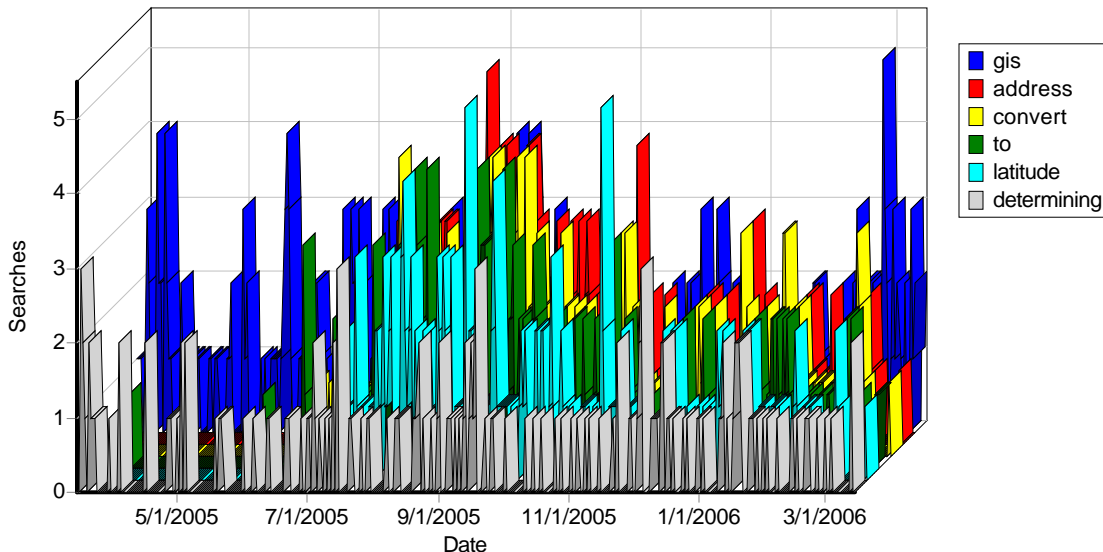

Search Keywords

Daily Search Keywords

Top Search Keywords