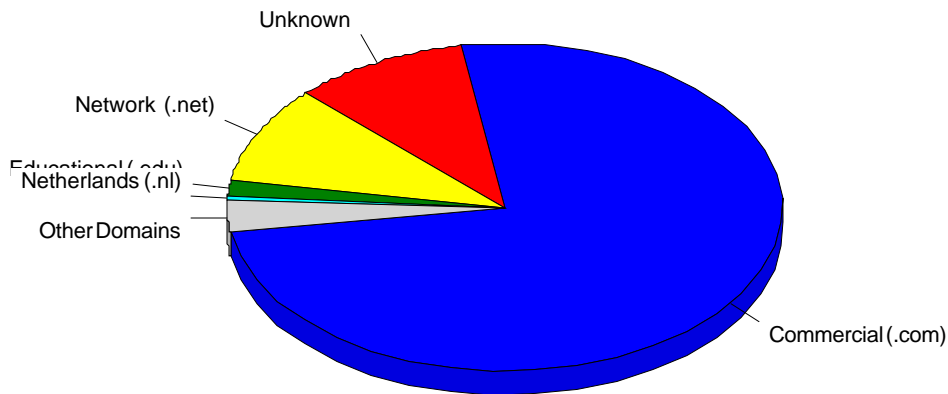

Top-Level Domains

	Domain	Description	Hits	Visitors	% of Total Visitors	Bandwidth (KB)
1	.com	Commercial	99,671	12,809	75.05%	2,014,554
2		Unknown	64,875	1,732	10.15%	902,935