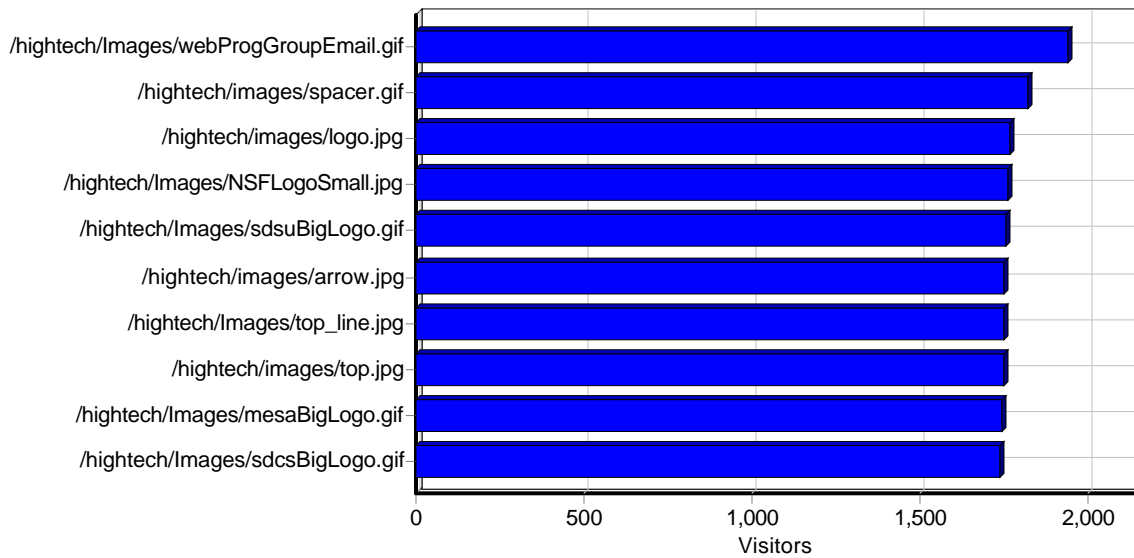

Most Requested Images

Most Requested Images

	Image	Hits	Incomplete Requests	Visitors	Bandwidth (KB)
1	http://geoinfo.sdsu.edu/hightech/Images/webProgGroupEmail.gif	3,442	0	1,943	1,274
2	http://geoinfo.sdsu.edu/hightech/images/spacer.gif	2,767	0	1,819	690
3	http://geoinfo.sdsu.edu/hightech/images/logo.jpg	2,516	0	1,769	2,582
4	http://geoinfo.sdsu.edu/hightech/Images/NSFLogoSmall.jpg	2,524	13	1,764	22,507
5	http://geoinfo.sdsu.edu/hightech/Images/sdsuBigLogo.gif	2,650	0	1,754	4,195
6	http://geoinfo.sdsu.edu/hightech/images/arrow.jpg	2,486	0	1,753	1,355
7	http://geoinfo.sdsu.edu/hightech/Images/top_line.jpg	2,495	0	1,751	1,763
8	http://geoinfo.sdsu.edu/hightech/images/top.jpg	2,491	0	1,749	2,492
9	http://geoinfo.sdsu.edu/hightech/Images/mesaBigLogo.gif	2,635	3	1,746	4,012
10	http://geoinfo.sdsu.edu/hightech/Images/sdcsBigLogo.gif	2,632	2	1,740	4,783
11	http://geoinfo.sdsu.edu/hightech/images/left.jpg	2,467	0	1,734	1,089
12	http://geoinfo.sdsu.edu/hightech/images/right.jpg	2,335	0	1,647	1,043