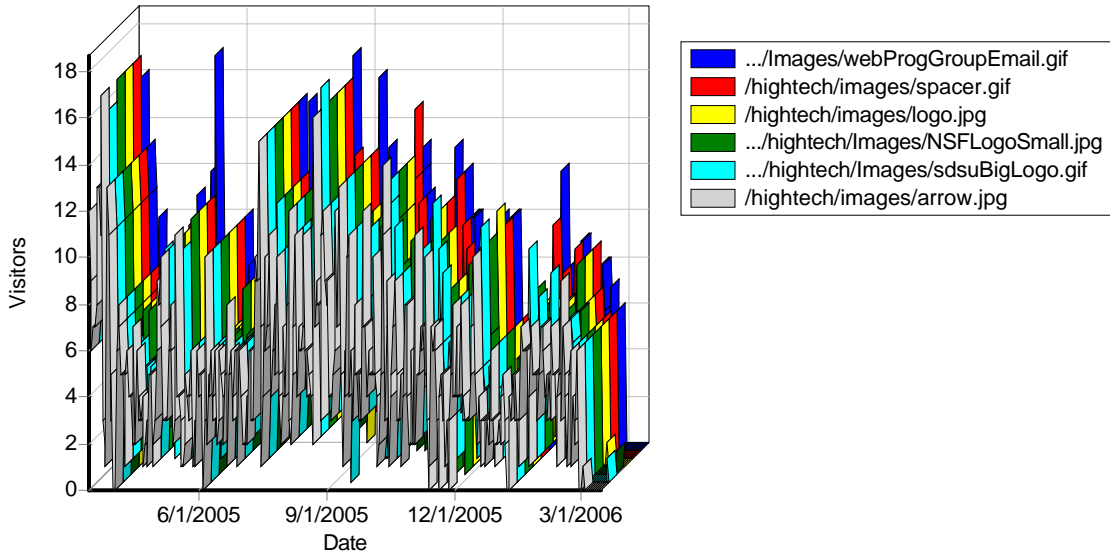

Daily Image Access