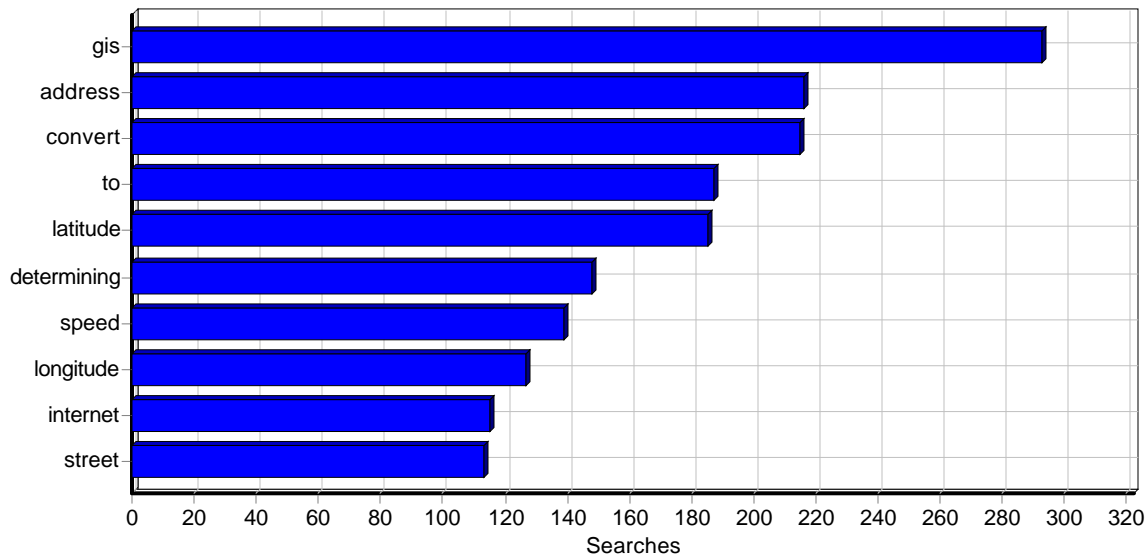

Top Search Keywords

Top Search Keywords

	Keyword	Searches
1	gis	293
2	address	216
3	convert	215
4	to	187
5	latitude	185
6	determining	148
7	speed	139
8	longitude	127
9	internet	115
10	street	113
11	of	113
12	and	94