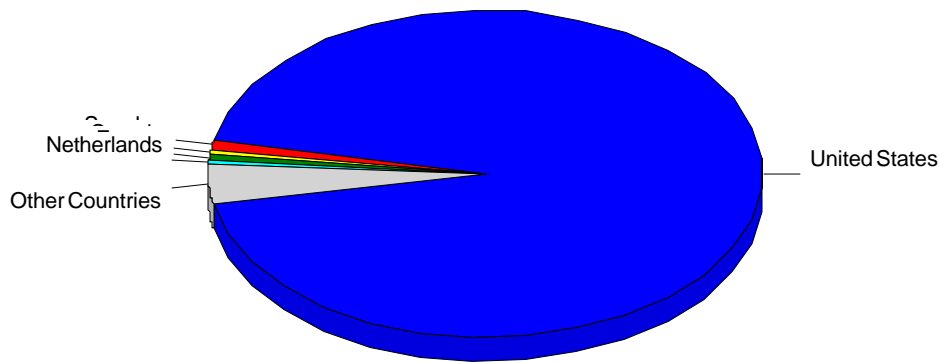

Top-Level Domains

Daily Top-Level Domains

Top-Level Domains

Top-Level Domains

	Domain	Description	Hits	Visitors	% of Total Visitors	Bandwidth (KB)
1	.com	Commercial	99,671	12,809	75.05%	2,014,554
2		Unknown	64,875	1,732	10.15%	902,935

Daily Countries Activity

Most Active Countries

Most Active Countries

	Country	Hits	Visitors	% of Total Visitors	Bandwidth (KB)
1	United States	289,473	16,012	93.82%	5,520,904
2	Sweden	537	126	0.74%	5,100
3	Canada	2,149	105	0.62%	41,410
4	France	586	85	0.50%	8,643
5	Netherlands	485	71	0.42%	5,613
6	United Kingdom	1,246	64	0.37%	14,791
7	India	2,060	61	0.36%	19,962
8	Romania	988	49	0.29%	12,392
9	Czechia	1,305	40	0.23%	22,062
10	Germany	209	36	0.21%	2,937
11	China	704	30	0.18%	9,508
12	Australia	576	27	0.16%	7,909