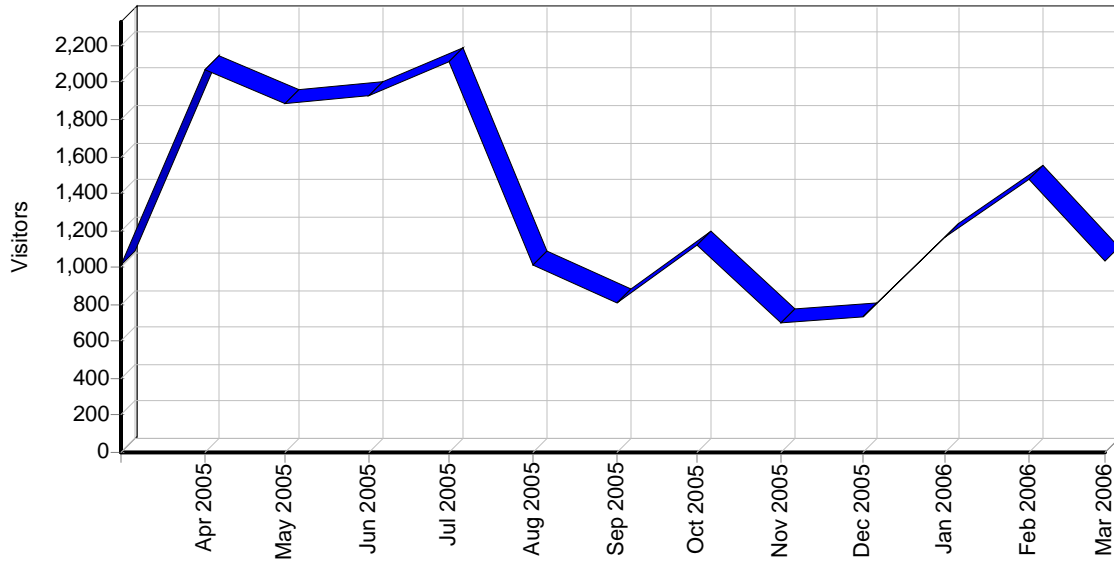

Web Server Statistics for Hightech on DEGAS (15MAR05~15MAR06)

Time range: 3/15/2005 00:00:26 - 3/15/2006 22:33:20

Generated on Sat Mar 18, 2006 - 15:31:39

General Statistics

Summary

Summary

Hits	
Total Hits	311,352
Average Hits per Day	850
Average Hits per Visitor	18.24
Cached Requests	43,491
Failed Requests	6,981
Page Views	
Total Page Views	157,718
Average Page Views per Day	430
Average Page Views per Visitor	9.24
Visitors	
Total Visitors	17,067
Average Visitors per Day	46
Total Unique IPs	3,559
Bandwidth	
Total Bandwidth	5.51 GB
Average Bandwidth per Day	15.42 MB
Average Bandwidth per Hit	18.56 KB
Average Bandwidth per Visitor	338.52 KB

Activity Statistics

By Month

Activity by Month

Activity by Month

Month	Hits	Visitors	Bandwidth (KB)
Mar 2005	32,897	1,009	460,388
Apr 2005	13,003	2,065	196,530
May 2005	21,664	1,882	559,267
Jun 2005	13,062	1,930	611,761
Jul 2005	31,662	2,116	341,052
Aug 2005	61,870	1,012	734,953
Sep 2005	19,797	809	589,138
Oct 2005	19,296	1,121	190,147
Nov 2005	11,044	704	405,324
Dec 2005	9,887	736	406,986
Jan 2006	36,410	1,168	493,349
Feb 2006	29,722	1,476	591,186
Mar 2006	11,038	1,039	197,376
Total	311,352	17,067	5,777,463