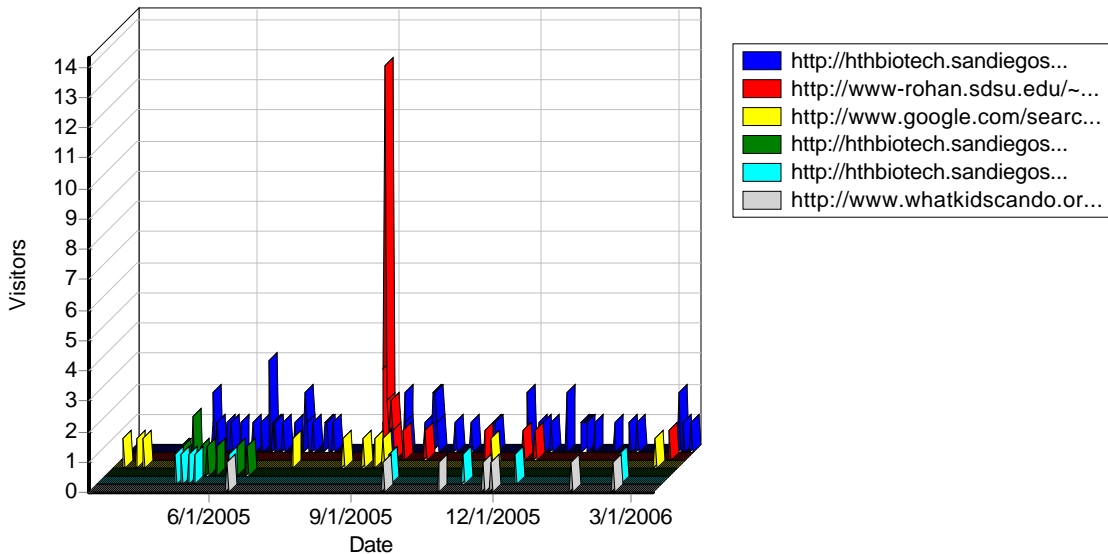

Referring URLs

Daily Referring URLs