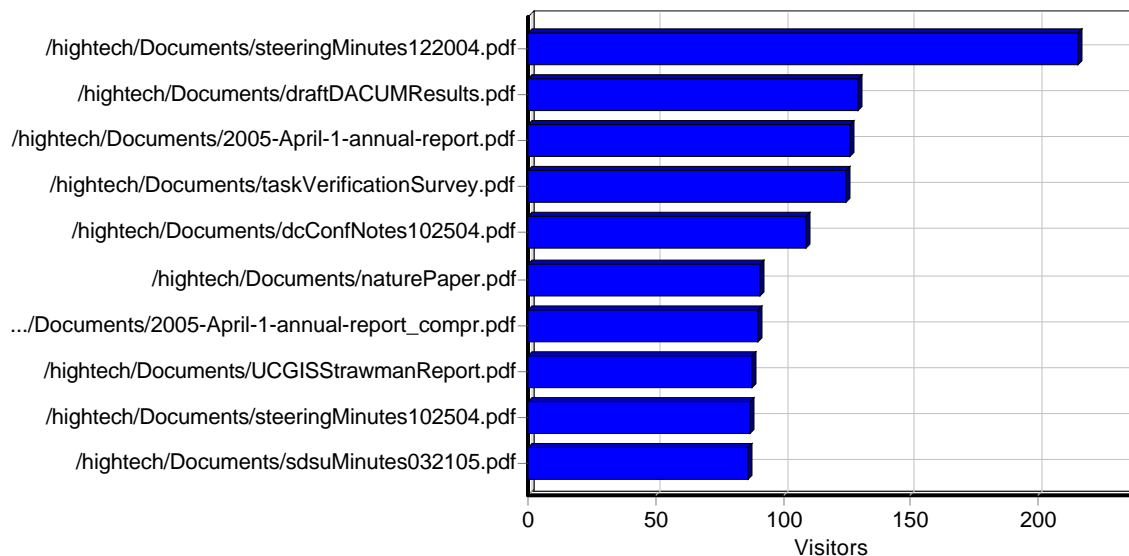

Most Downloaded Files

Most Downloaded Files

	File	Hits	Incomplete Requests	Visitors	Bandwidth (KB)
1	http://geoinfo.sdsu.edu/hightech/Documents/steeringMinutes122004.pdf	247	22	216	5,191
2	http://geoinfo.sdsu.edu/hightech/Documents/draftDACUMResults.pdf	411	279	129	50,993
3	http://geoinfo.sdsu.edu/hightech/Documents/2005-April-1-annual-report.pdf	247	19	126	1,011,379
4	http://geoinfo.sdsu.edu/hightech/Documents/taskVerificationSurvey.pdf	173	42	125	14,573
5	http://geoinfo.sdsu.edu/hightech/Documents/dcConfNotes102504.pdf	119	7	109	2,320
6	http://geoinfo.sdsu.edu/hightech/Documents/naturePaper.pdf	102	6	91	24,242
7	http://geoinfo.sdsu.edu/hightech/Documents/2005-April-1-annual-report_compr.pdf	195	96	90	65,253
8	http://geoinfo.sdsu.edu/hightech/Documents/UCGISStrawmanReport.pdf	208	119	88	28,134
9	http://geoinfo.sdsu.edu/hightech/Documents/steeringMinutes102504.pdf	104	13	87	1,312
10	http://geoinfo.sdsu.edu/hightech/Documents/sdsuMinutes032105.pdf	98	7	86	1,471
11	http://geoinfo.sdsu.edu/hightech/Documents/sdsuMinutes020705.pdf	86	2	84	847