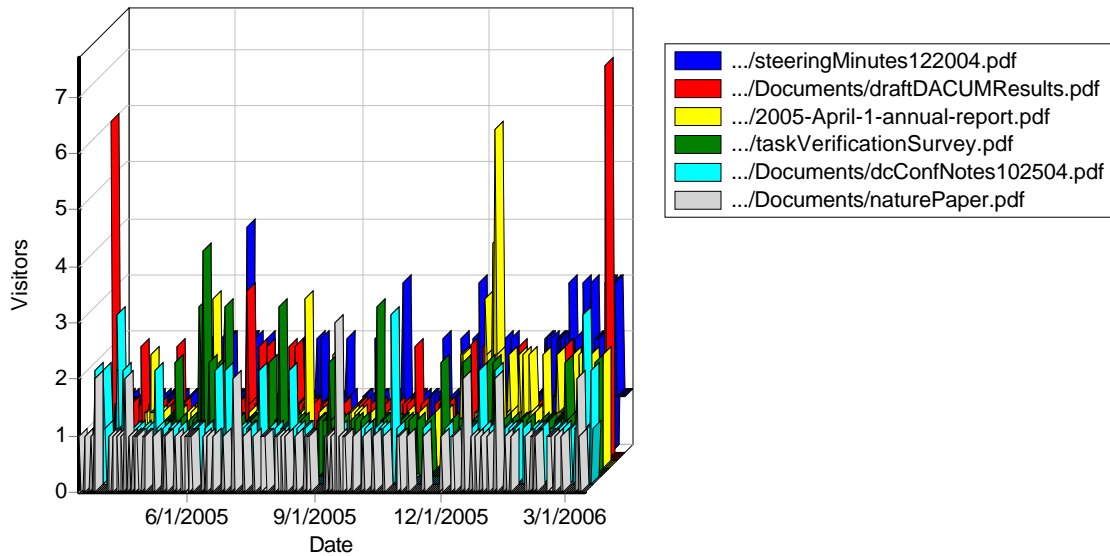

Daily File Access