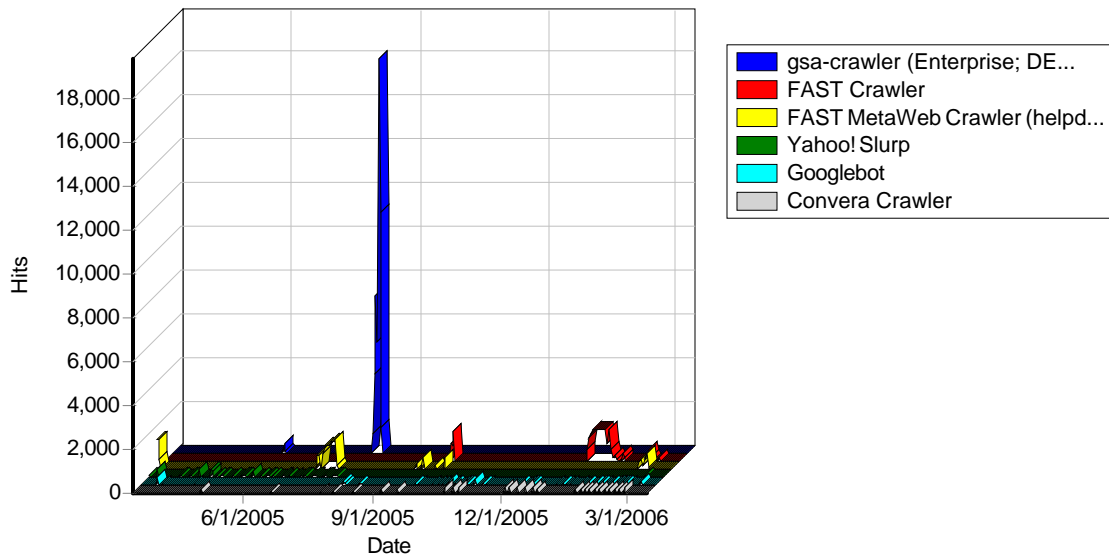

13	Sun OS	17	1	0.02%
	Total	181,138	4,339	100.00%

Spiders

Daily Spider Activity

Top Spiders

Top Spiders

	Spider	Hits
1	gsa-crawler (Enterprise; DEV-01676; me@mycompany.com)	47,963
2	FAST Crawler	28,584
3	FAST MetaWeb Crawler (helpdesk at fastsearch dot com)	20,851
4	Yahoo! Slurp	8,069
5	Googlebot	7,531
6	Convera Crawler	5,318
7	MSNRobot	3,782
8	Accoona-AI-Agent/1.1.1 (crawler at accoona dot com)	2,913