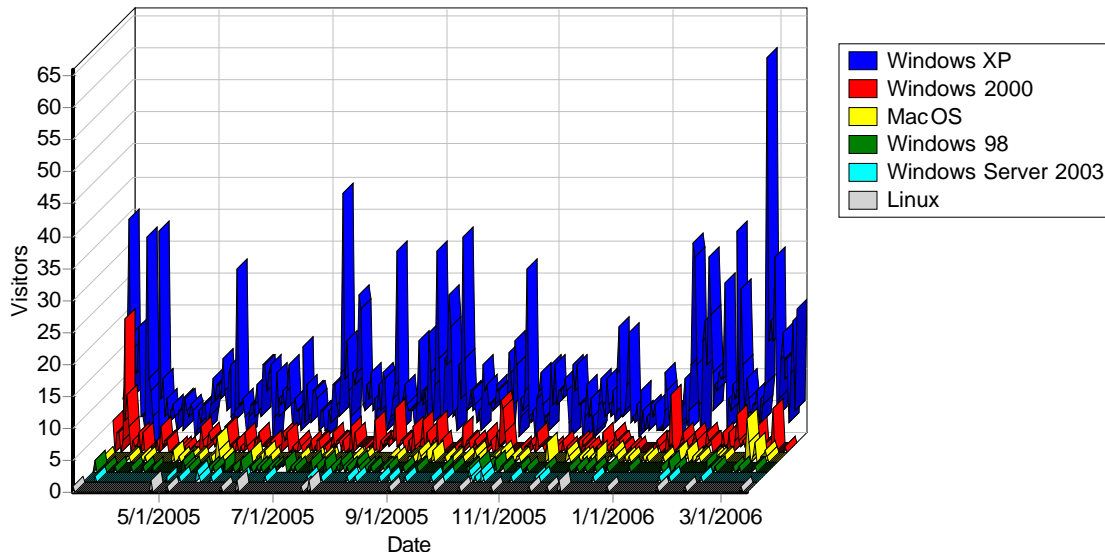

Daily Used Operating Systems

Most Used Operating Systems