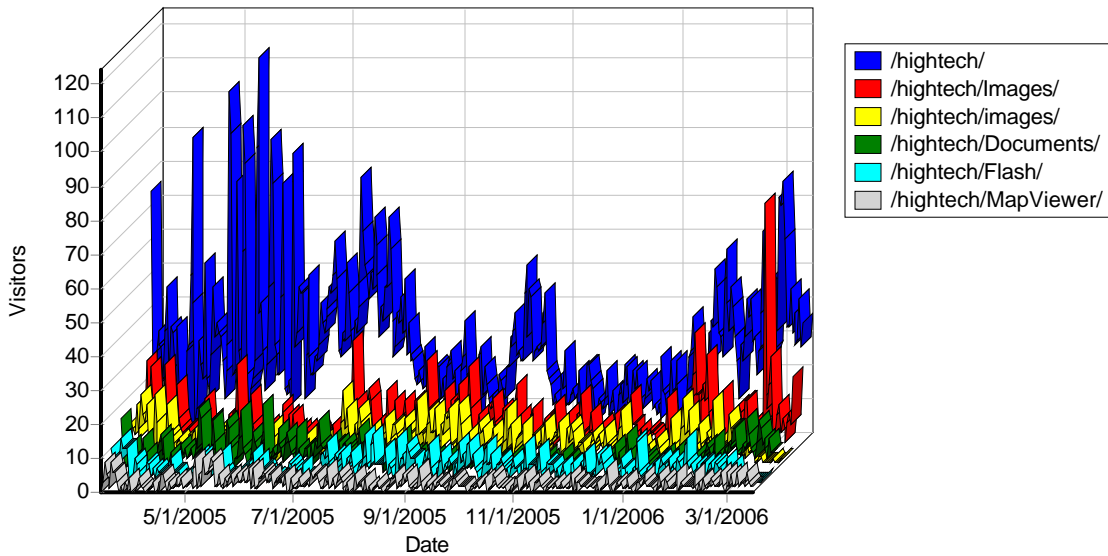

Daily Directory Access