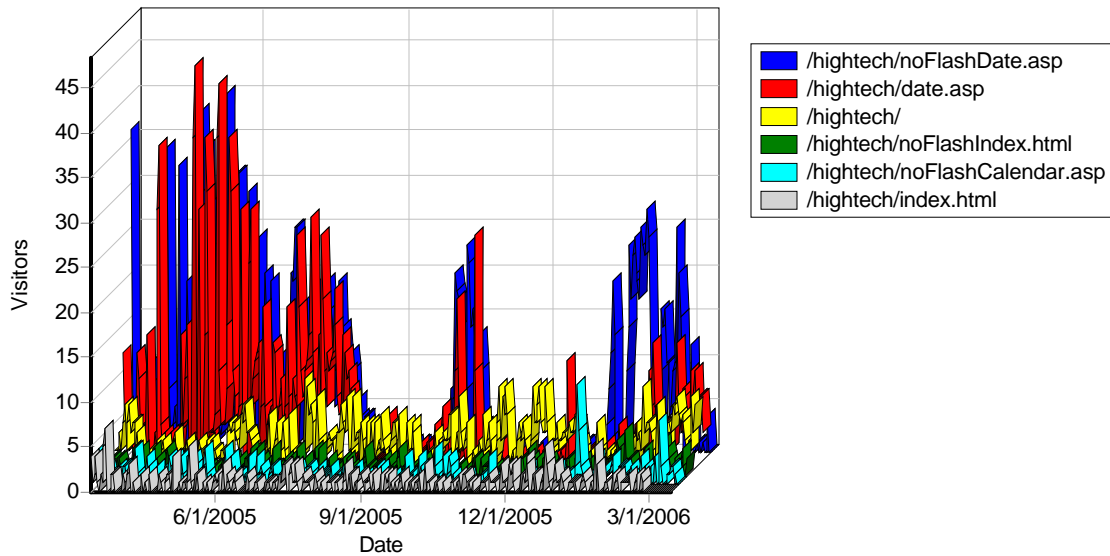

Exit Pages

Daily Exit Pages