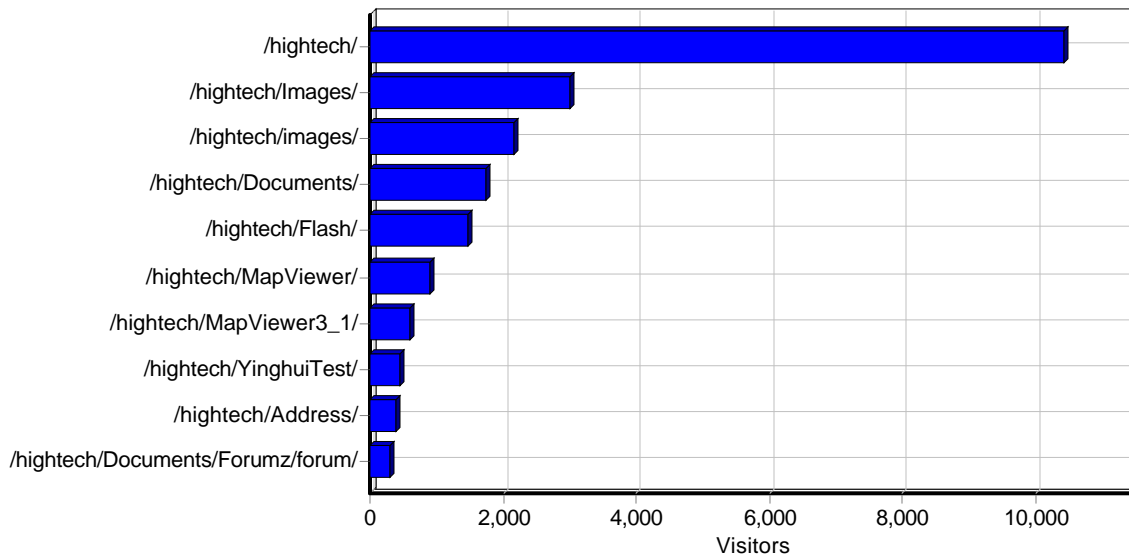

Most Requested Directories

Most Requested Directories

	Directory	Hits	Incomplete Requests	Visitors	Bandwidth (KB)
1	http://geoinfo.sdsu.edu/hightech/	132,243	44	10,438	691,342
2	http://geoinfo.sdsu.edu/hightech/Images/	44,196	67	3,000	162,616
3	http://geoinfo.sdsu.edu/hightech/images/	31,469	0	2,151	26,371
4	http://geoinfo.sdsu.edu/hightech/Documents/	3,849	777	1,735	1,281,321
5	http://geoinfo.sdsu.edu/hightech/Flash/	2,845	283	1,471	917,947
6	http://geoinfo.sdsu.edu/hightech/MapViewer/	6,069	2	902	84,703
7	http://geoinfo.sdsu.edu/hightech/MapViewer3_1/	4,914	1	589	111,678
8	http://geoinfo.sdsu.edu/hightech/YinghuiTest/	861	7	445	30,739
9	http://geoinfo.sdsu.edu/hightech/Address/	3,142	0	390	2,907
10	http://geoinfo.sdsu.edu/hightech/Documents/Forumz/forum/	2,889	0	298	23,726
11	http://geoinfo.sdsu.edu/hightech/MapViewer3_1/images/	12,032	4	284	10,107
12	http://geoinfo.sdsu.edu/hightech/YinghuiTest/images/	3,419	8	277	66,244