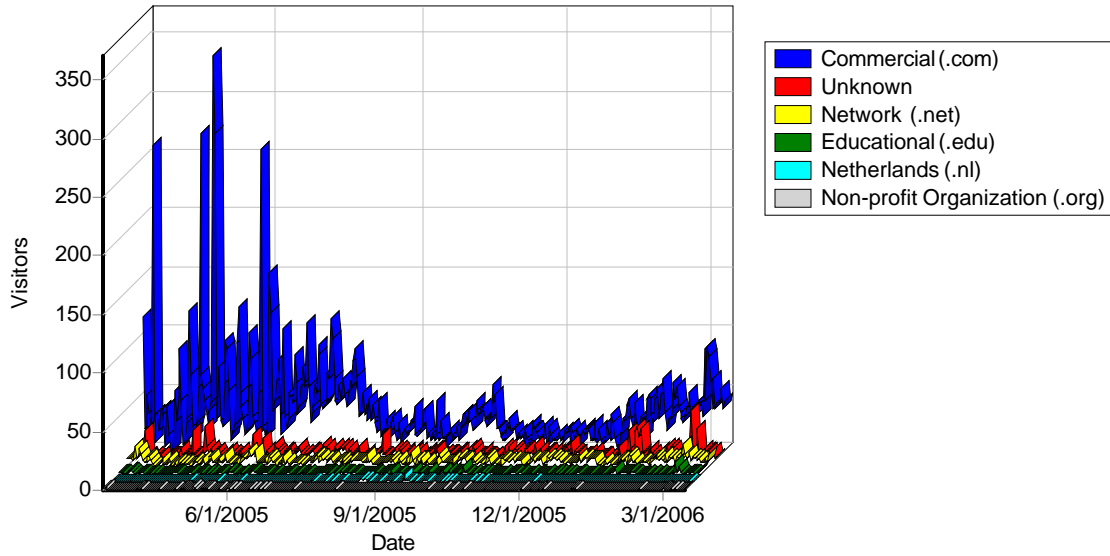

45	lj2082.inktomiseach.com	United States	35	35	183
46	crawler-gw-02.bos3.fastsearch.net	United States	20,851	35	89,764
47	68.142.250.101	United States	37	35	422
48	lj2005.inktomiseach.com	United States	39	35	210
49	lj2584.inktomiseach.com	United States	34	34	95
50	lj2110.inktomiseach.com	United States	34	34	320
Subtotal			111,164	5,247	1,589,975
Total			311,352	17,067	5,777,463

Top-Level Domains

Daily Top-Level Domains

Top-Level Domains