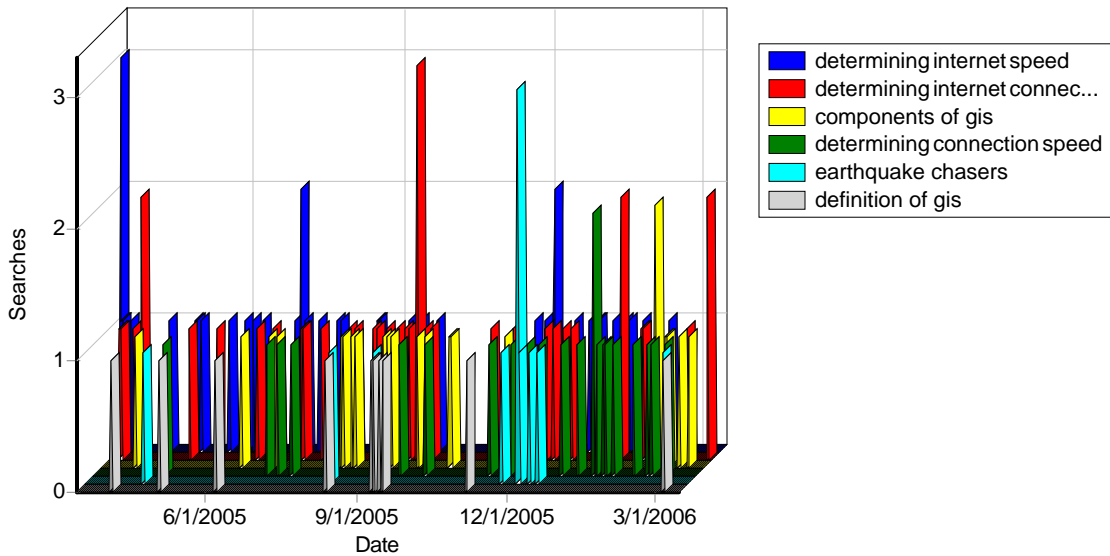

Search Phrases

Daily Search Phrases

Top Search Phrases