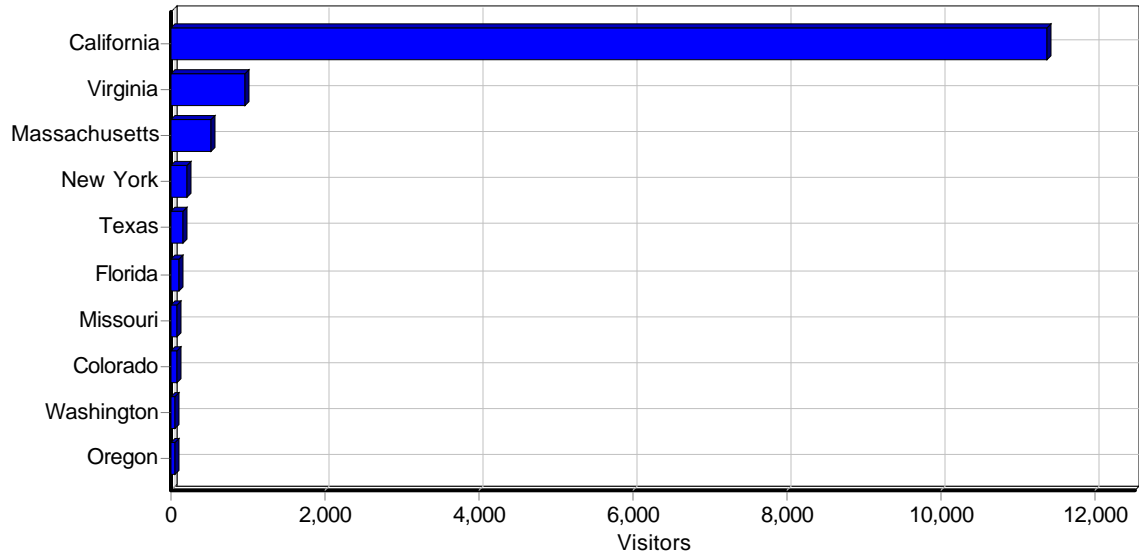

Most Active US States

Most Active US States

	State	Hits	Visitors	Bandwidth (KB)
1	California	185,598	11,389	4,265,360
2	Virginia	8,378	950	143,839
3	Massachusetts	54,630	515	275,319
4	New York	2,221	213	26,642
5	Texas	4,901	143	133,233
6	Florida	1,873	95	22,182
7	Missouri	601	79	11,859
8	Colorado	3,952	72	48,739
9	Washington	1,405	55	32,059
10	Oregon	1,721	52	13,455
11	New Jersey	822	49	10,525
12	Illinois	1,283	48	15,696
13	Pennsylvania	983	40	15,768
14	District of Columbia	1,023	38	12,613
15	Georgia	1,579	37	19,989
16	Connecticut	1,149	35	8,473
17	North Carolina	926	33	12,991
18	Indiana	588	30	9,402
19	Minnesota	706	27	7,544
20	Ohio	578	27	11,589
21	Tennessee	548	27	8,165
22	Arizona	788	26	10,250
23	Maryland	618	23	165,599
24	Michigan	538	21	11,153
25	Wisconsin	679	17	13,355
26	South Carolina	328	15	5,179
27	Louisiana	598	15	7,381
28	Nevada	544	11	11,582
29	Iowa	245	11	3,028