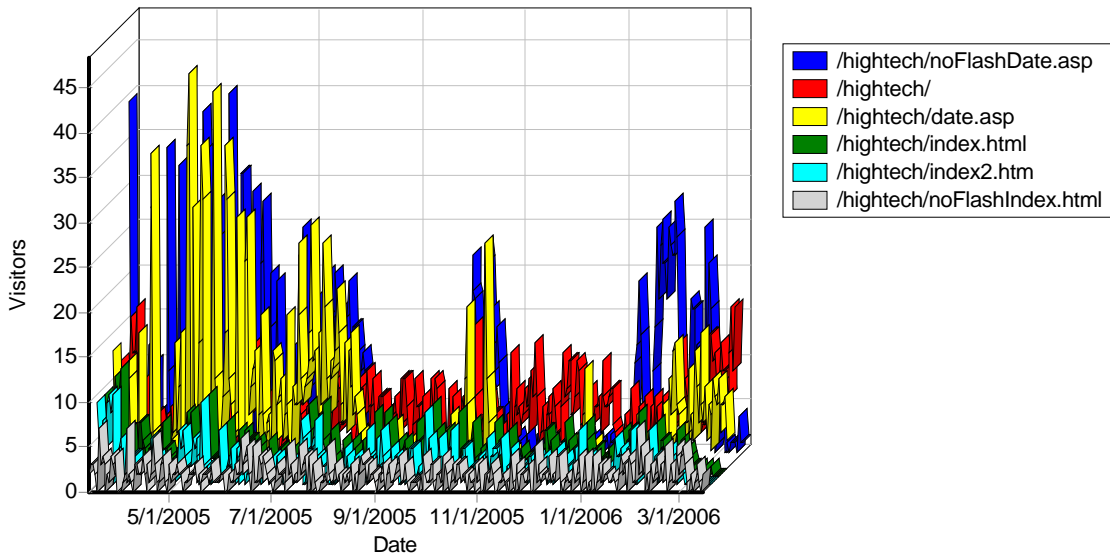

Web Server Statistics for Hightech on DEGAS (15MAR05~15MAR06)

Time range: 3/15/2005 00:00:26 - 3/15/2006 22:33:20

Generated on Sat Mar 18, 2006 - 15:31:39

General Statistics

Summary

Summary

Hits	
Total Hits	311,352
Average Hits per Day	850
Average Hits per Visitor	18.24
Cached Requests	43,491
Failed Requests	6,981
Page Views	
Total Page Views	157,718
Average Page Views per Day	430
Average Page Views per Visitor	9.24
Visitors	
Total Visitors	17,067
Average Visitors per Day	46
Total Unique IPs	3,559
Bandwidth	
Total Bandwidth	5.51 GB
Average Bandwidth per Day	15.42 MB
Average Bandwidth per Hit	18.56 KB
Average Bandwidth per Visitor	338.52 KB

Activity Statistics

By Month

Activity by Month

Activity by Month

Month	Hits	Visitors	Bandwidth (KB)
Mar 2005	32,897	1,009	460,388
Apr 2005	13,003	2,065	196,530
May 2005	21,664	1,882	559,267
Jun 2005	13,062	1,930	611,761
Jul 2005	31,662	2,116	341,052
Aug 2005	61,870	1,012	734,953
Sep 2005	19,797	809	589,138
Oct 2005	19,296	1,121	190,147
Nov 2005	11,044	704	405,324
Dec 2005	9,887	736	406,986
Jan 2006	36,410	1,168	493,349
Feb 2006	29,722	1,476	591,186
Mar 2006	11,038	1,039	197,376
Total	311,352	17,067	5,777,463

Access Statistics

Pages

Daily Page Access

Most Popular Pages

Most Popular Pages

	Page	Hits	Incomplete Requests	Visitors	Bandwidth (KB)
1	http://geoinfo.sdsu.edu/hightech/noFlashDate.asp	61,894	0	2,373	225,268
2	http://geoinfo.sdsu.edu/hightech/	3,662	0	1,949	6,245
3	http://geoinfo.sdsu.edu/hightech/date.asp	47,585	0	1,866	173,314
4	http://geoinfo.sdsu.edu/hightech/index.html	1,206	20	883	17,513
5	http://geoinfo.sdsu.edu/hightech/index2.htm	946	0	720	2,750
6	http://geoinfo.sdsu.edu/hightech/noFlashIndex.html	751	8	661	11,807
7	http://geoinfo.sdsu.edu/hightech/geocode.html	725	0	646	10,895
8	http://geoinfo.sdsu.edu/hightech/MapView/	805	2	627	1,577
9	http://geoinfo.sdsu.edu/hightech/noFlashCalendar.asp	2,794	0	558	44,243
10	http://geoinfo.sdsu.edu/hightech/calendar.asp	2,164	0	500	33,444