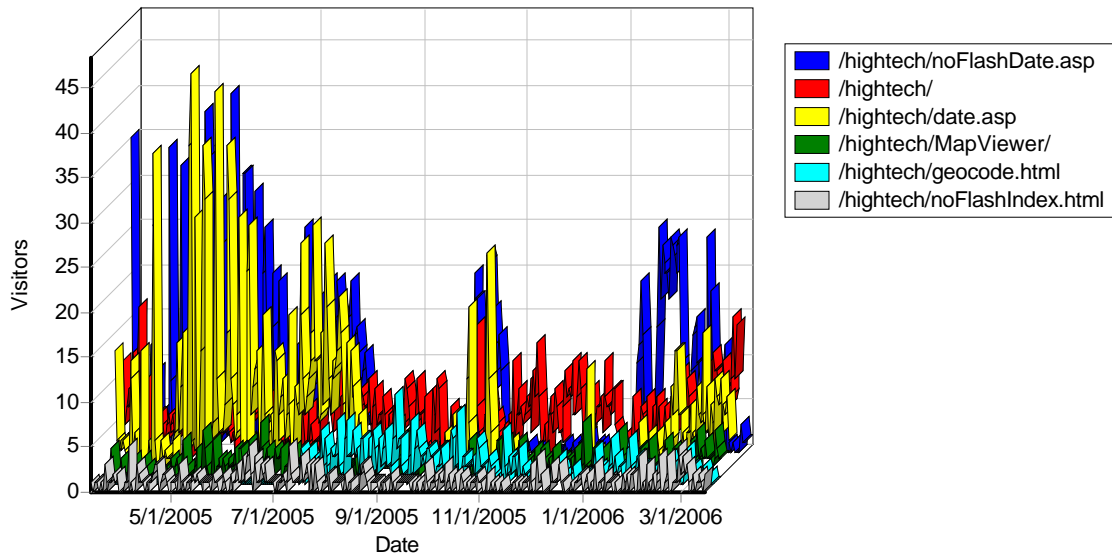

Entry Pages

Daily Entry Pages