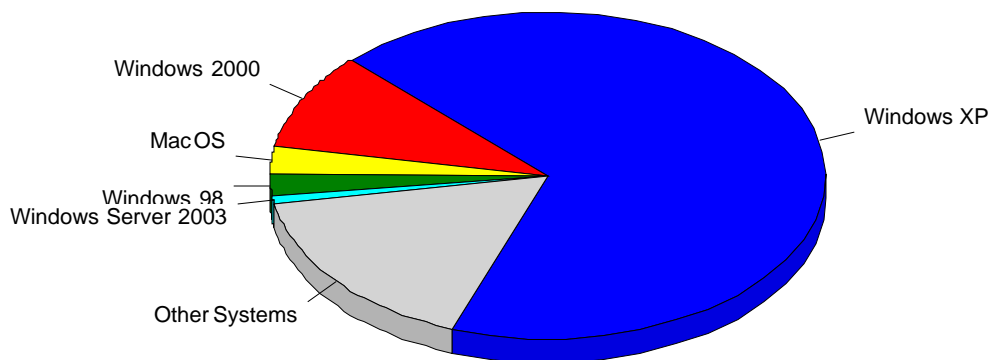

Most Used Operating Systems

	Operating System	Hits	Visitors	% of Total Visitors
1	Windows XP	149,713	2,950	67.99%
2	Others	5,302	668	15.40%
3	Windows 2000	17,090	424	9.77%
4	Mac OS	4,435	117	2.70%
5	Windows 98	1,872	93	2.14%
6	Windows Server 2003	1,535	32	0.74%
7	Linux	458	22	0.51%
8	Windows ME	467	20	0.46%
9	Windows NT	141	6	0.14%
10	Windows 95	5	3	0.07%
11	Windows CE	90	2	0.05%
12	Windows Win32s	13	1	0.02%