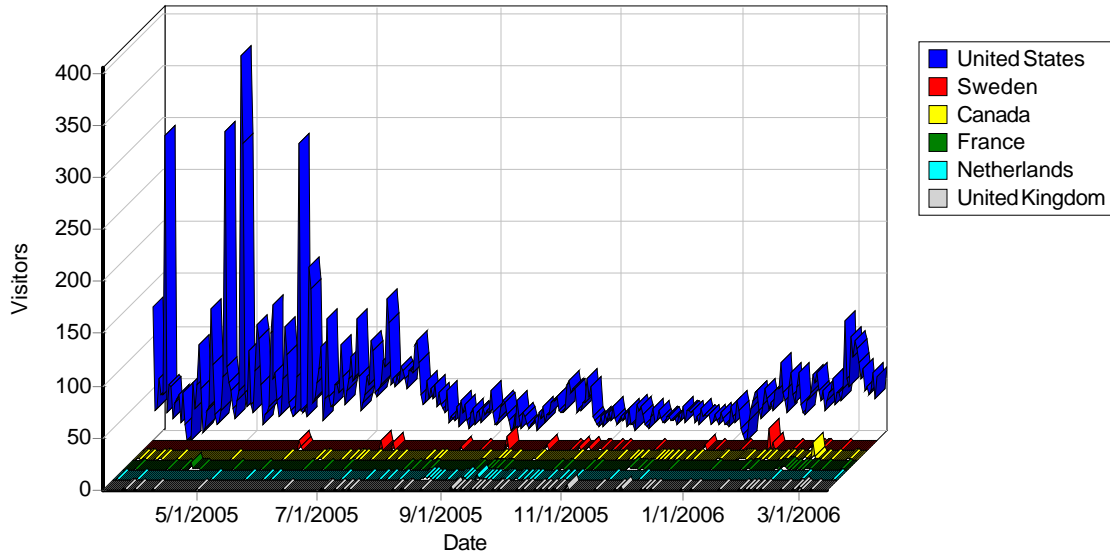

Daily Countries Activity

Most Active Countries

Most Active Countries

	Country	Hits	Visitors	% of Total Visitors	Bandwidth (KB)
1	United States	289,473	16,012	93.82%	5,520,904
2	Sweden	537	126	0.74%	5,100
3	Canada	2,149	105	0.62%	41,410
4	France	586	85	0.50%	8,643
5	Netherlands	485	71	0.42%	5,613
6	United Kingdom	1,246	64	0.37%	14,791
7	India	2,060	61	0.36%	19,962
8	Romania	988	49	0.29%	12,392
9	Czechia	1,305	40	0.23%	22,062
10	Germany	209	36	0.21%	2,937
11	China	704	30	0.18%	9,508
12	Australia	576	27	0.16%	7,909