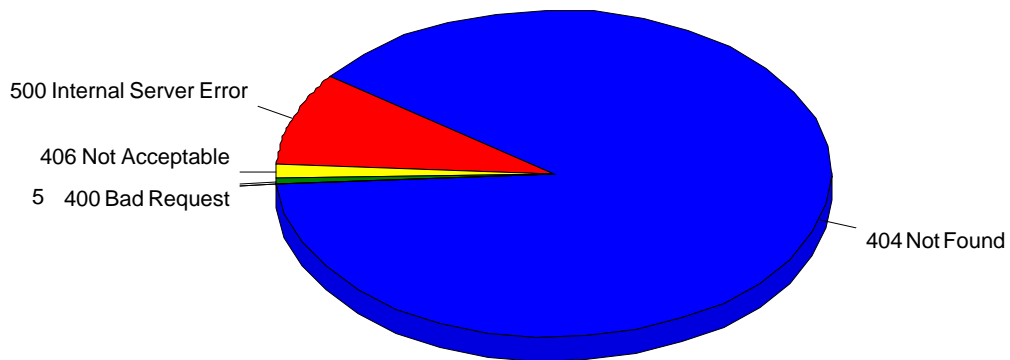

Error Types

	Code	Description	Count
1	404	Not Found	6,193
2	500	Internal Server Error	651
3	406	Not Acceptable	98
4	501	Not Implemented	30
5	502	Bad Gateway	6
6	400	Bad Request	3
	Total		6,981