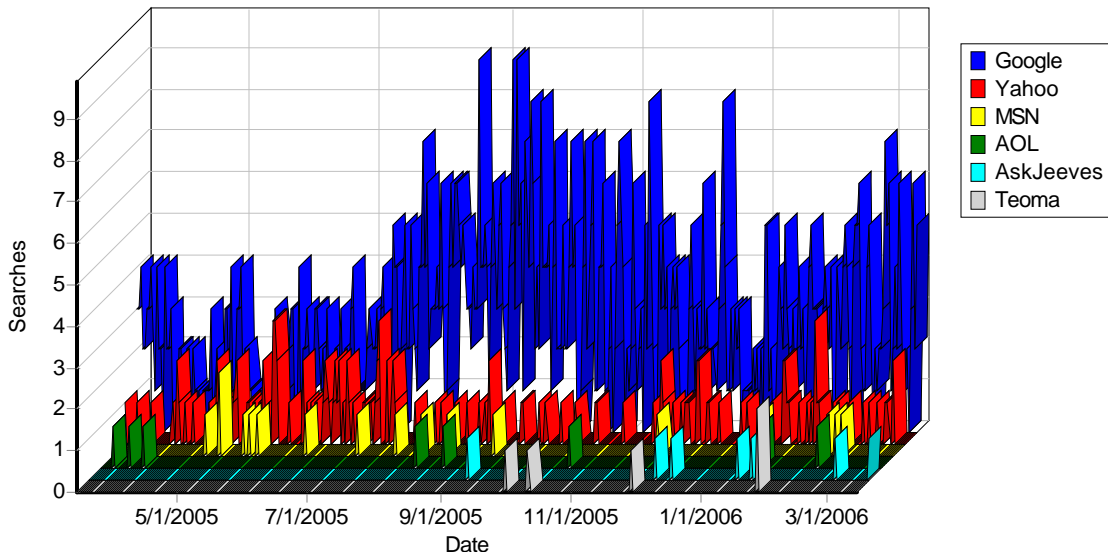

Search Engines

Daily Search Engines