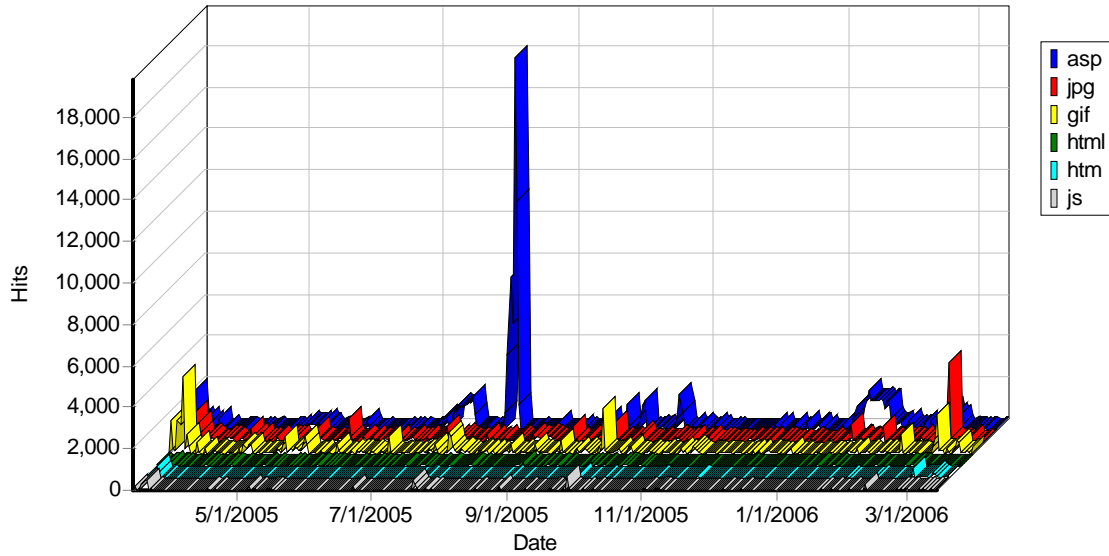

File Types

Daily File Type Access

Most Requested File Types