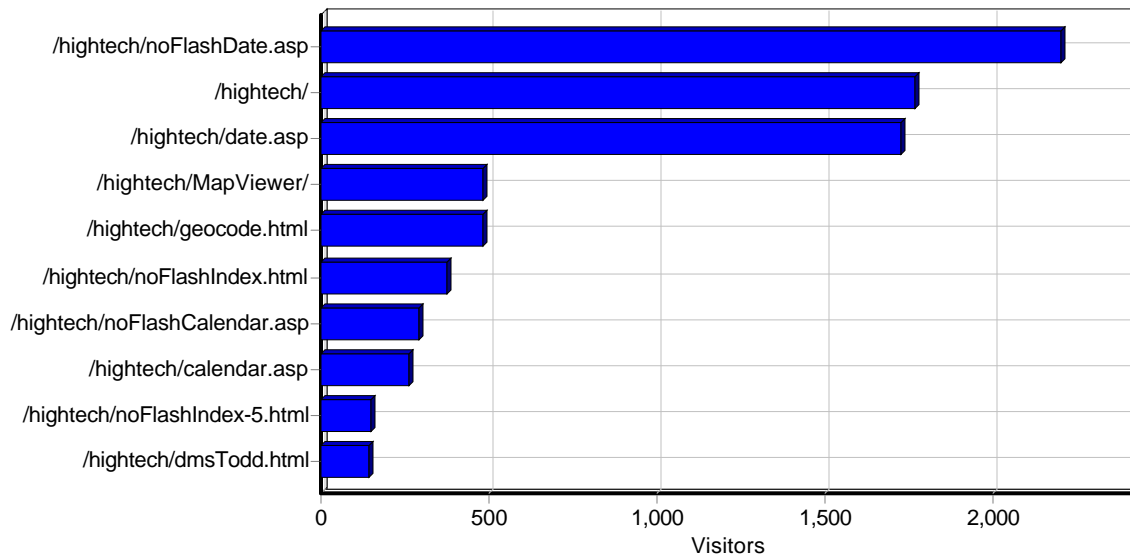

Top Entry Pages

Top Entry Pages

	Page	Visitors
1	http://geoinfo.sdsu.edu/hightech/noFlashDate.asp	2,202
2	http://geoinfo.sdsu.edu/hightech/	1,766
3	http://geoinfo.sdsu.edu/hightech/date.asp	1,726
4	http://geoinfo.sdsu.edu/hightech/MapView/	482
5	http://geoinfo.sdsu.edu/hightech/geocode.html	480
6	http://geoinfo.sdsu.edu/hightech/noFlashIndex.html	375
7	http://geoinfo.sdsu.edu/hightech/noFlashCalendar.asp	289
8	http://geoinfo.sdsu.edu/hightech/calendar.asp	261
9	http://geoinfo.sdsu.edu/hightech/noFlashIndex-5.html	148
10	http://geoinfo.sdsu.edu/hightech/dmsTodd.html	140
11	http://geoinfo.sdsu.edu/hightech/Address/	129
12	http://geoinfo.sdsu.edu/hightech/earthquakeModule.html	116