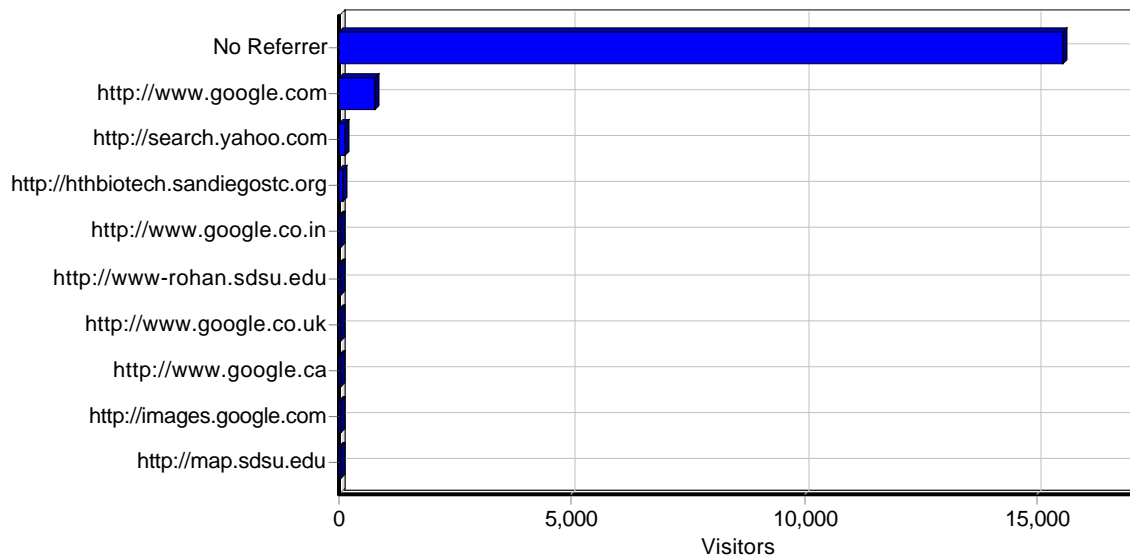

Top Referring Sites

Top Referring Sites

	Site	Visitors
1	No Referrer	15,542
2	http://www.google.com	752
3	http://search.yahoo.com	130
4	http://hthbiotech.sandiegostc.org	76
5	http://www.google.co.in	32
6	http://www-rohan.sdsu.edu	32
7	http://www.google.co.uk	31
8	http://www.google.ca	30
9	http://images.google.com	27
10	http://map.sdsu.edu	23