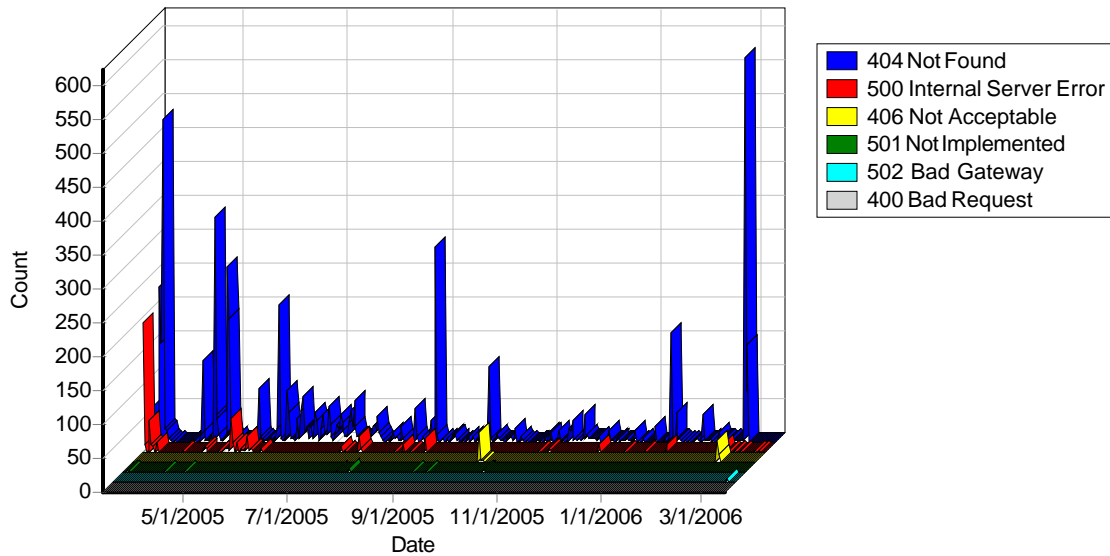

Errors

Types

Daily Error Types

Error Types